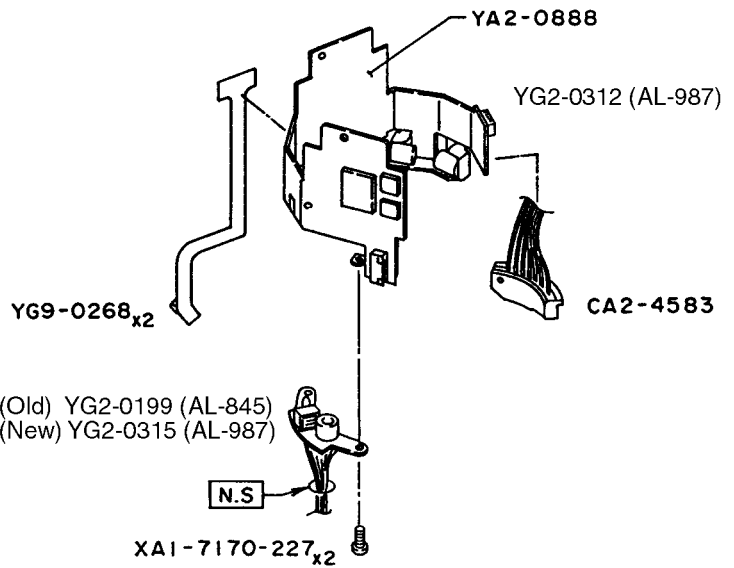

(Old) YG9-0263
(New) YG9-0263-100
(AL-085)
(AL-099)

CY1-2483 (Old)
CY1-2857 (New)
(AL-085)

(for old)

N.S

YG9-0268_{x2}

(Old) YG2-0199 (AL-845)
(New) YG2-0315 (AL-987)

N.S

XA1-7170-227_{x2}

YA2-0888

YG2-0312 (AL-987)

CA2-4583

PARTS LIST

REF.No.C21-9642 EF35-350mm 1:3.5-5.6L(USM)

NEW	PARTS NO.	CLASS	QTY	DESCRIPTION	PAGE
	CA2-3994-000	D	3	COLLAR, RUBBER	3
	CA2-4583-000	D	1	CONTACT ASS'Y	5
	CA2-4585-000	E	1	SCREW, MOUNT STOPPER	1
	CA2-4586-000	E	2	SCREW	1
	CA2-4923-000(XXX)	D	3	COLLAR, BRASS	1,2,3
	CA2-4924-000	E	1	SCREW	2
	CA2-6822-000	E	1	SCREW, STUD	3
	CY1-2178-000(XXX)	E	1	WASHER, MOUNT	1
	CY1-2224-000(XXX)	E	1	MOUNT, LENS	1
	CY1-2479-000	D	1	COVER, BACK	1
	CY1-2480-000	D	1	LENS G9.10/11 BARREL ASS'Y	3
	CY1-2481-000	D	1	LENS G19.20 BARREL ASS'Y	3
	CY1-2482-000	E	1	FOCUS RING UNIT	1
	CY1-2483-000	E	1	BELT (old)	5
	CY1-2857-000	E	1	BELT (new)	5
	CY1-2907-000	D	1	A/M SWITCH UNIT	1
	X96-1723-220	F	3	SCREW	3
	XA1-1170-169	F	4	SCREW, CROSS-RECESS, PH	2,3
	XA1-1170-207	F	5	SCREW, CROSS-RECESS, PH	2
	XA1-1170-257		3	SCREW, CROSS-RECESS, PH	3
	XA1-1170-309	F	6	SCREW, CROSS-RECESS, PH	2
	XA1-1170-409	F	9	SCREW, CROSS-RECDSS, PH	2,3
	XA1-1170-507	F	3	SCREW, CROSS-RECESS, PH	2
	XA1-6170-259	F	8	SCREW, CROSS-RECESS, PH	2
	XA1-6170-287	F	6	SCREW, CROSS-RECESS, PH	1
	XA1-6170-409	F	11	SCREW, CROSS-RECESS, PH	1,2,4
	XA1-7140-509	F	3	SCREW, CROSS-RECESS, PH	2
	XA1-7170-227	F	4	SCREW, CROSS-RECESS, PH	1,2,5
	XA1-7170-357	F	3	SCREW, CROSS-RECESS, PH	2
	XA1-7200-506	F	4	SCREW, CROSS-RECESS, PH	1
	XA4-4170-309	F	3	SCREW, CROSS-RECESS, PH	2
	XA6-1170-329	G	3	SETSCREW, SLOTTED, HLCP	1
	YA2-0605-000	D	3	COLLAR	2
	YA2-0862-001	E	1	BARREL, GUIDE	2
	YA2-0863-001	E	1	BARREL, ZOOMING CAM	3
	YA2-0864-001	E	1	INNER, HELICOID	2
	YA2-0865-000	E	3	KEY	2
	YA2-0866-000	E	3	SPACER	2
	YA2-0867-000	D	1	RING, FRONT	1
	YA2-0868-000	E	1	2nd GROUP EXTENSION GUIDE	4