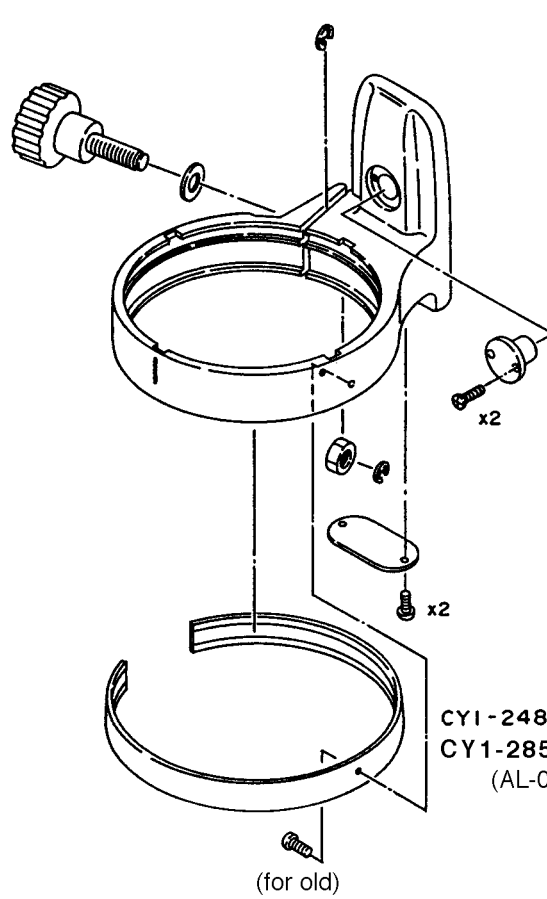

CY1-2483 (Old)
CY1-2857 (New)
(AL-085)

(for old)